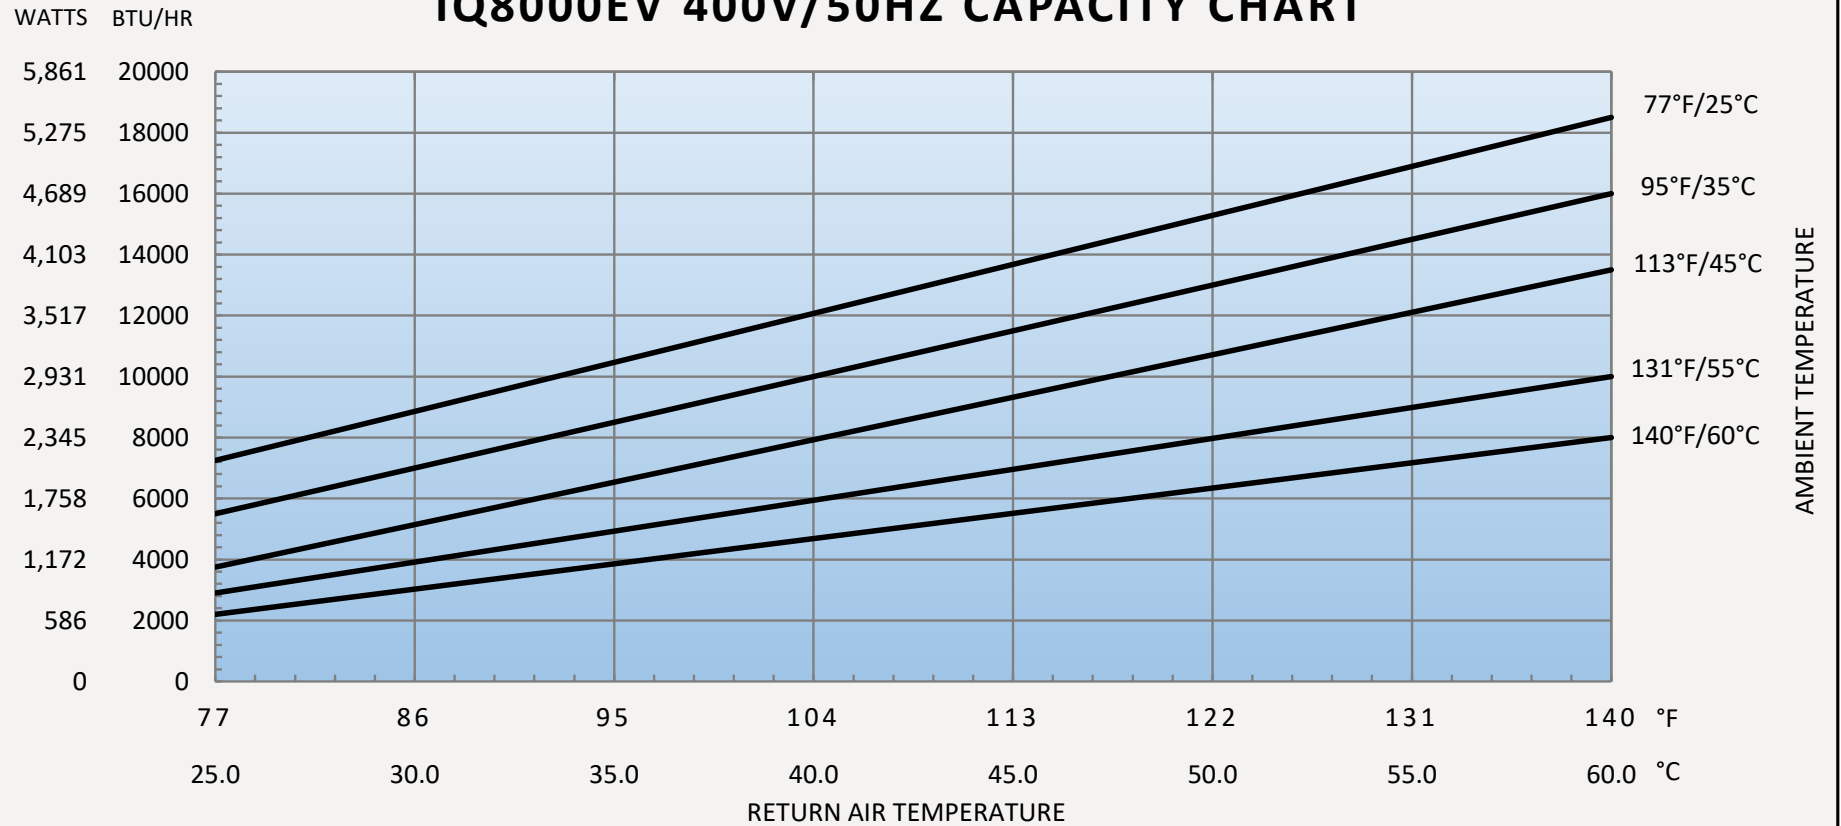

IQ8000EV 120V/60HZ CAPACITY CHART

IQ8000EV 220V/50HZ CAPACITY CHART

IQ8000EV 230V/60HZ CAPACITY CHART

IQ8000EV 400V/50HZ CAPACITY CHART

IQ8000EV 400V/60HZ CAPACITY CHART

IQ8000EV 480V/50HZ CAPACITY CHART

IQ8000EV 480V/60HZ CAPACITY CHART