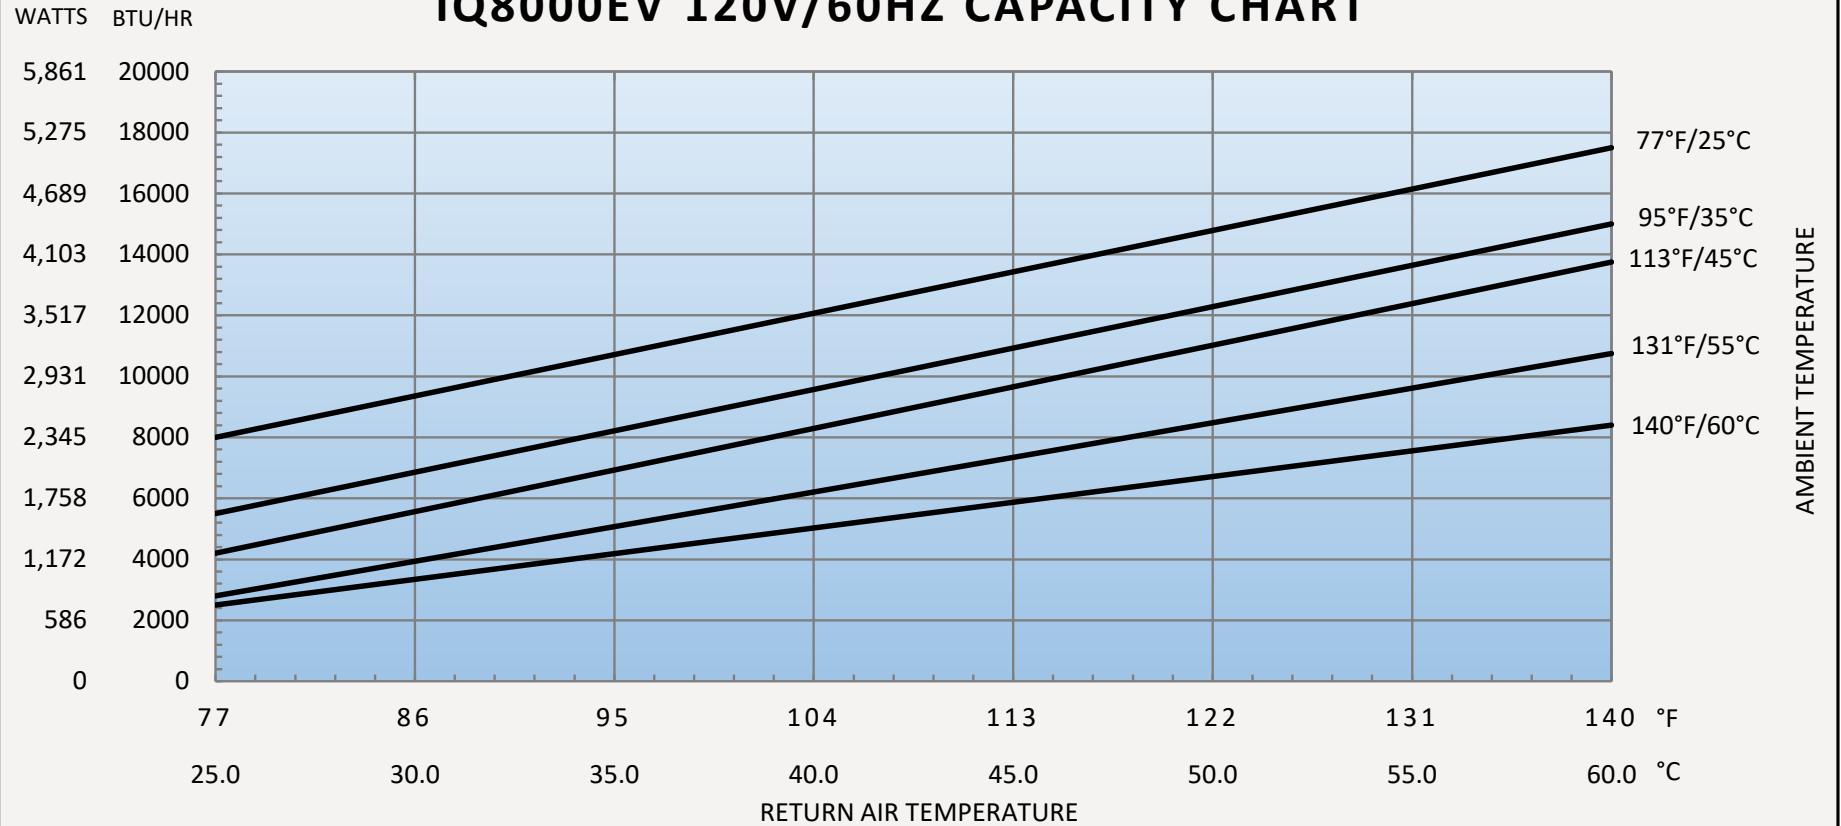

IQ8000EV 120V/60HZ CAPACITY CHART

IQ8000EV 220V/50HZ CAPACITY CHART

IQ8000EV 230V/60HZ CAPACITY CHART

IQ8000EV 400V/50HZ CAPACITY CHART

IQ8000EV 400V/60HZ CAPACITY CHART

IQ8000EV 480V/50HZ CAPACITY CHART

IQ8000EV 480V/60HZ CAPACITY CHART