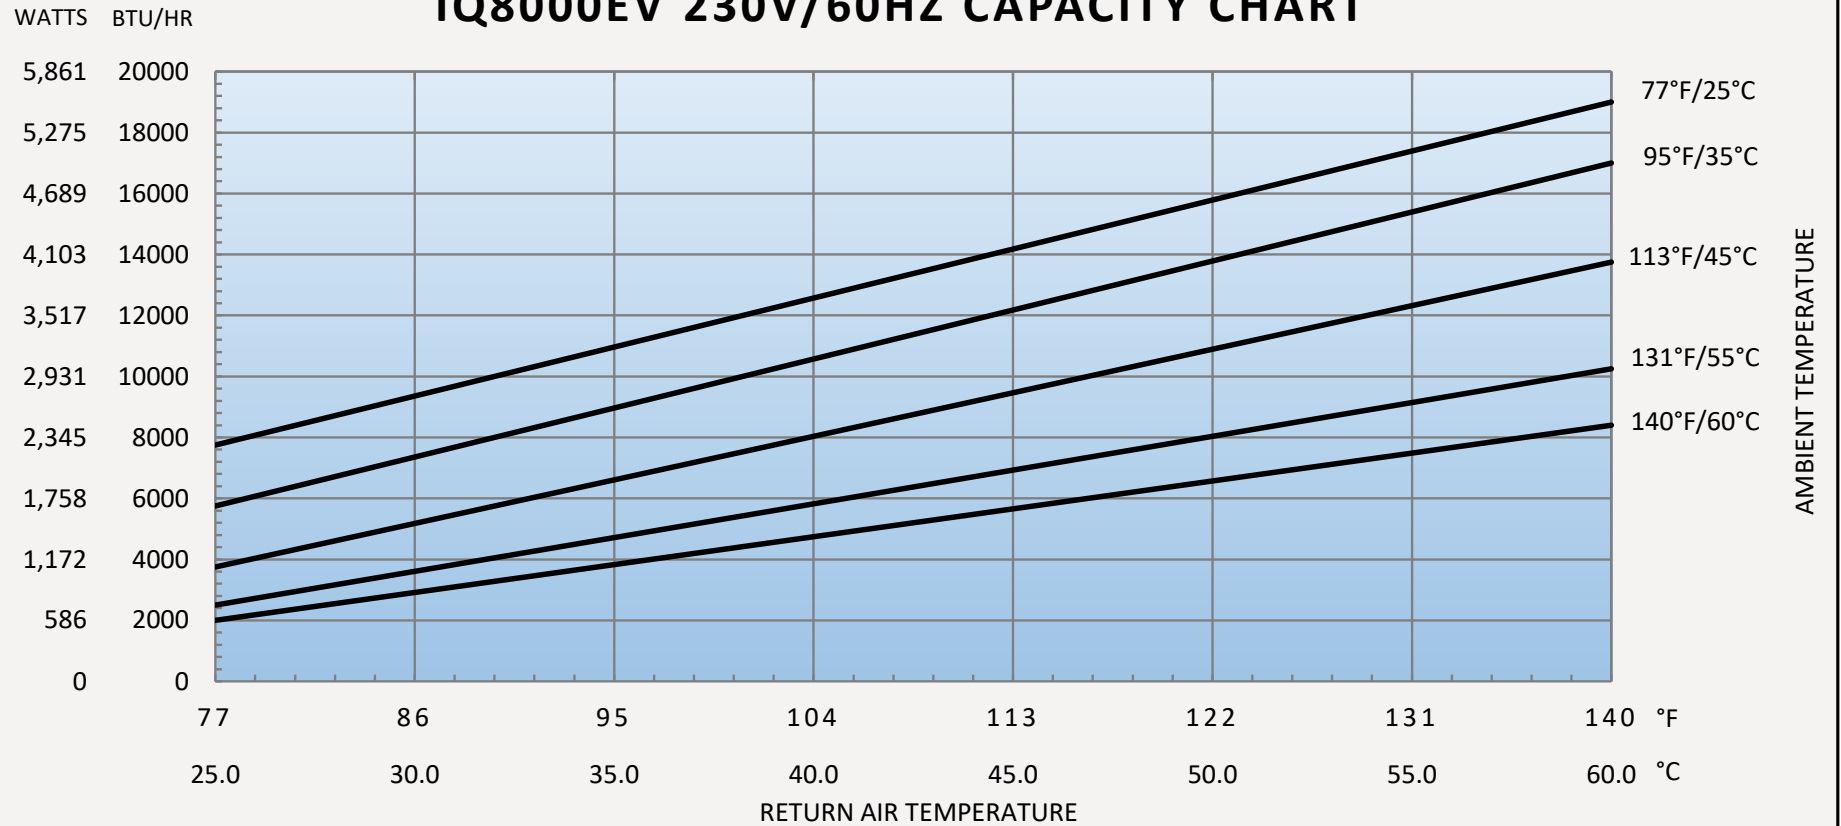

IQ8000EV 120V/60HZ CAPACITY CHART

IQ8000EV 220V/50HZ CAPACITY CHART

IQ8000EV 230V/60HZ CAPACITY CHART

IQ8000EV 400V/50HZ CAPACITY CHART

IQ8000EV 400V/60HZ CAPACITY CHART

IQ8000EV 480V/50HZ CAPACITY CHART

IQ8000EV 480V/60HZ CAPACITY CHART