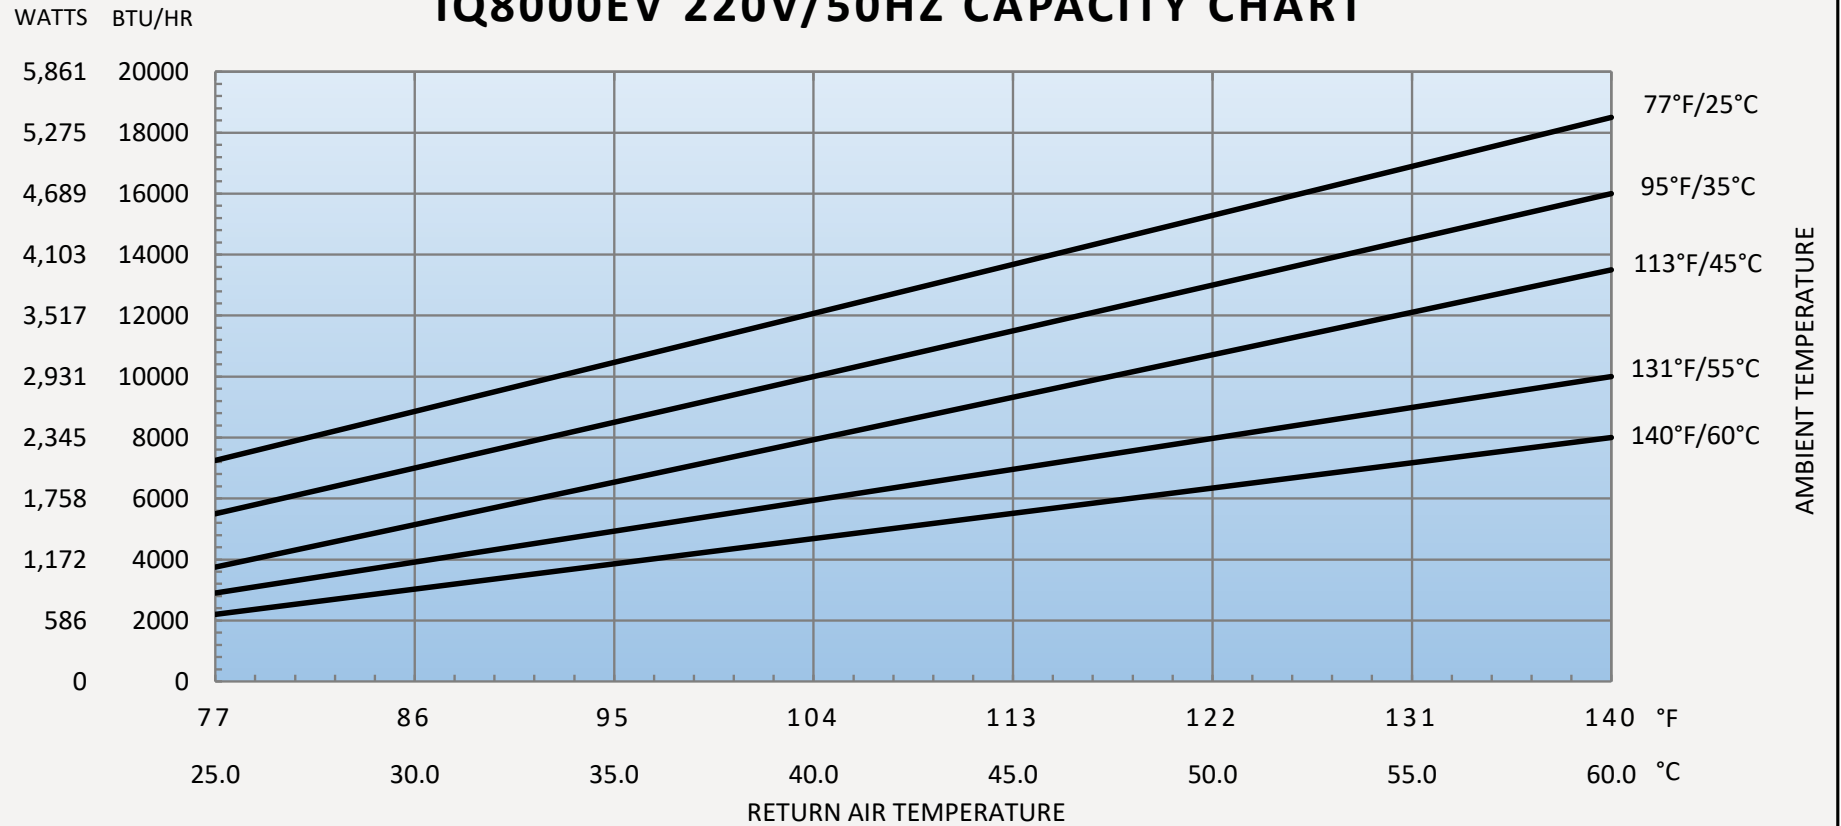

IQ8000EV 120V/60HZ CAPACITY CHART

IQ8000EV 220V/50HZ CAPACITY CHART

IQ8000EV 230V/60HZ CAPACITY CHART

IQ8000EV 400V/50HZ CAPACITY CHART

IQ8000EV 400V/60HZ CAPACITY CHART

IQ8000EV 480V/50HZ CAPACITY CHART

IQ8000EV 480V/60HZ CAPACITY CHART