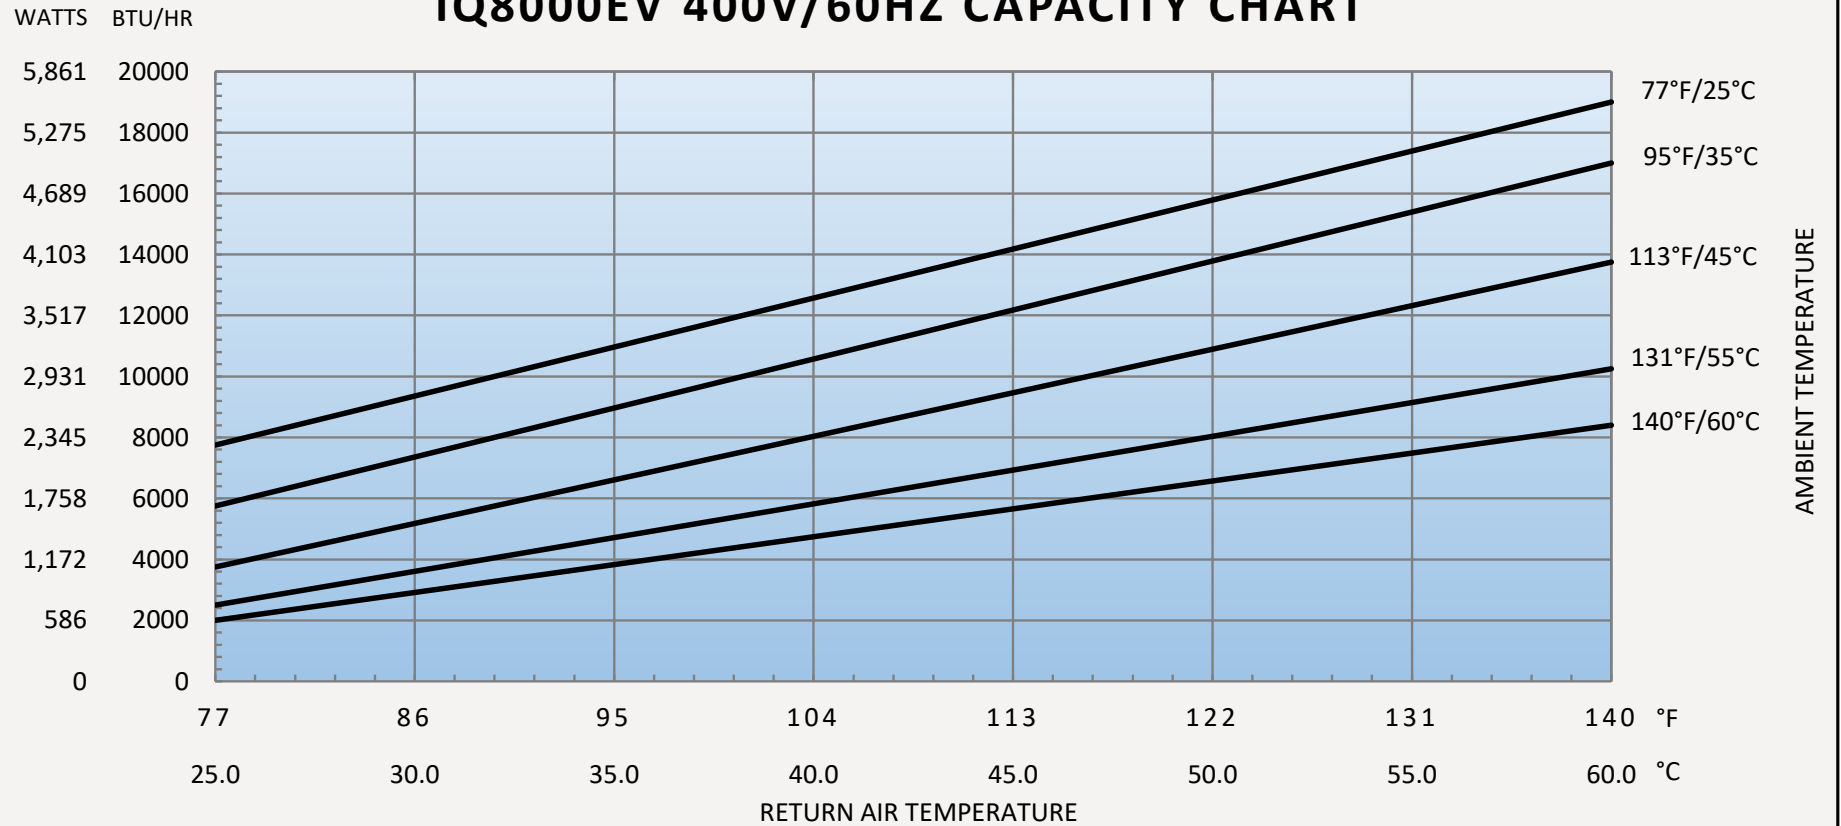

IQ8000EV 120V/60HZ CAPACITY CHART

IQ8000EV 220V/50HZ CAPACITY CHART

IQ8000EV 230V/60HZ CAPACITY CHART

IQ8000EV 400V/50HZ CAPACITY CHART

IQ8000EV 400V/60HZ CAPACITY CHART

IQ8000EV 480V/50HZ CAPACITY CHART

IQ8000EV 480V/60HZ CAPACITY CHART