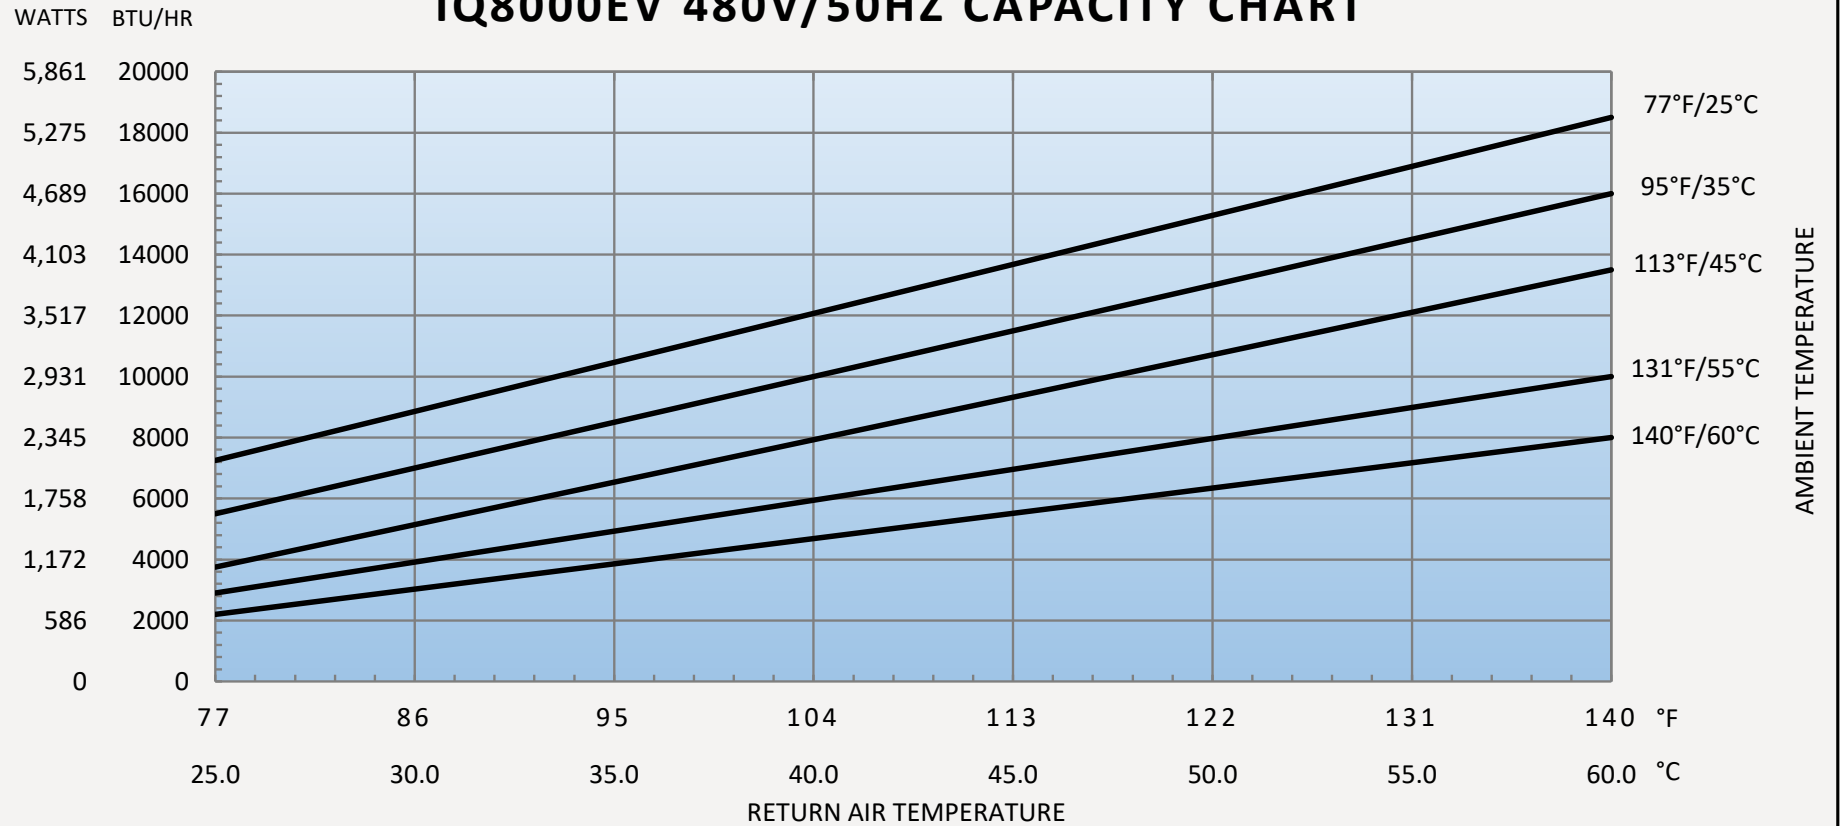

IQ8000EV 120V/60HZ CAPACITY CHART

IQ8000EV 220V/50HZ CAPACITY CHART

IQ8000EV 230V/60HZ CAPACITY CHART

IQ8000EV 400V/50HZ CAPACITY CHART

IQ8000EV 400V/60HZ CAPACITY CHART

IQ8000EV 480V/50HZ CAPACITY CHART

IQ8000EV 480V/60HZ CAPACITY CHART